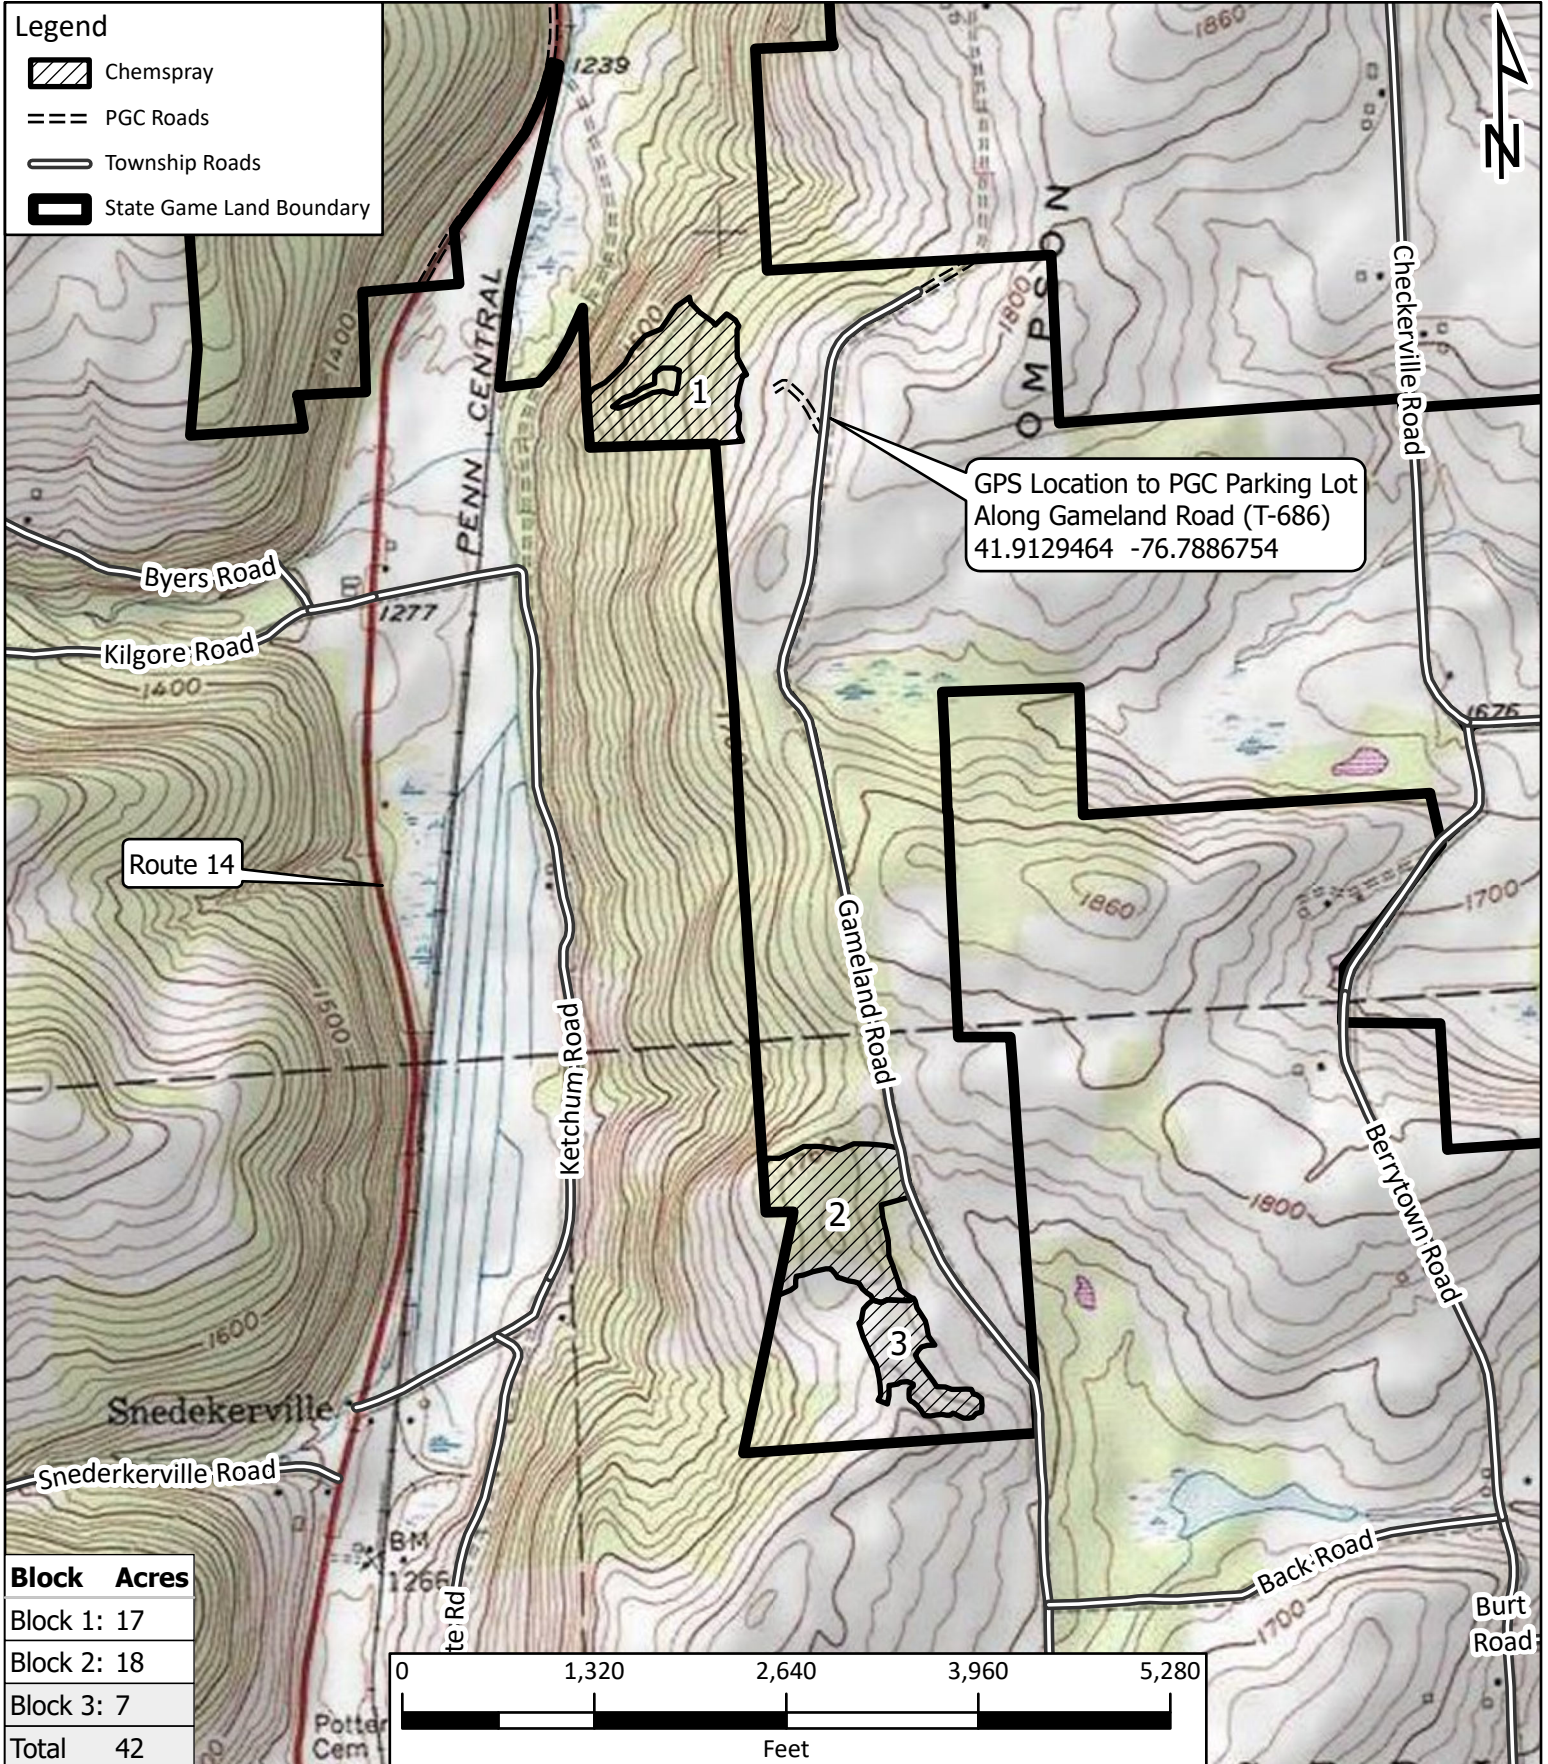

Bradford County
Springfield and South Creek
Townships
Forester: Barclay

Thompson Hill Stem Herbicide Location Map SGL 123

Bradford County
 Springfield and South Creek
 Townships
 Forester: Barclay

Thompson Hill Stem Herbicide Map SGL 123

Legend

-  Chemspray
-  PGC Roads
-  Township Roads
-  State Game Land Boundary

| Block | Acres |
|--------------|-----------|
| Block 1: | 17 |
| Block 2: | 18 |
| Block 3: | 7 |
| Total | 42 |